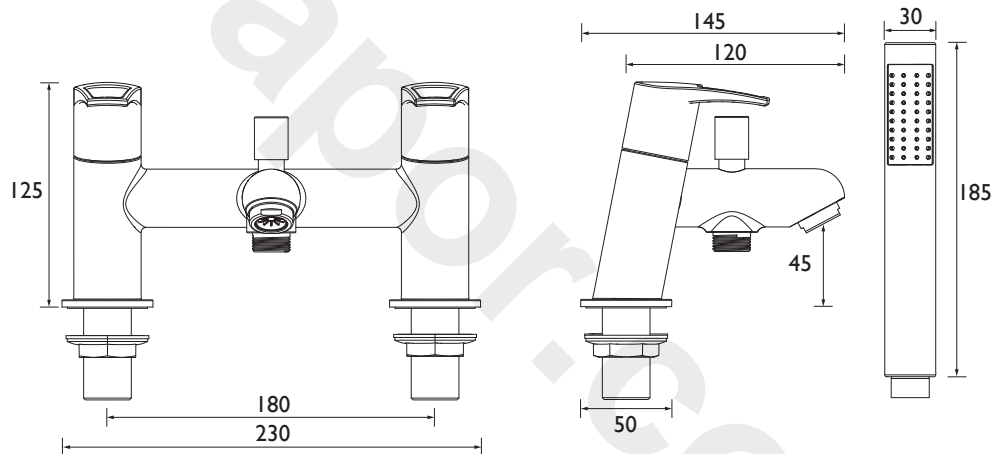

Features:

- Long life and easy to use 1/4 turn ceramic disc valves
- Metal back nuts for added durability
- Includes 1.75m hose, rub-clean anti-limescale handset and wall bracket
- Self cancelling diverter

Product Certifications:

WRAS Certificate No: 1606010
WRAS Expiry Date: 30/06/2021

For more products, visit our website:
<http://www.bristan.com>

Specification

Product Type:	Bathroom Taps
Main Construction Material:	Brass
Mount Type:	Deck
Handle Type:	Square
Connection Inlet:	3/4" BSP
Connection Outlet:	G 1/2"
Number of Tap Holes:	2
Valve/Cartridge Type:	3/4" Ceramic Disc Valve - 1/4 turn
Plumbing System Requirements:	Suitable for all plumbing systems, ideally balanced
Minimum Dynamic Pressure (bar):	0.2 bar
Maximum Dynamic Pressure (bar):	5 bar
Maximum Hot Water Temperature °C:	65°C
Maximum Static Pressure (bar):	10 bar
Flow Type:	Single
Isolation Included:	No

Dimensions (measurements in mm)

Flow Rates (l/min)

System Pressure (bar)	0.2	0.5	1	2	3	5
Through Bath Filler (mixed)	18.4	29.1	41.2	58.2	71.3	92
Through Handset (mixed)	5.2	8.2	11.6	16.4	20.1	25.9

TECHNICAL DATA SHEET